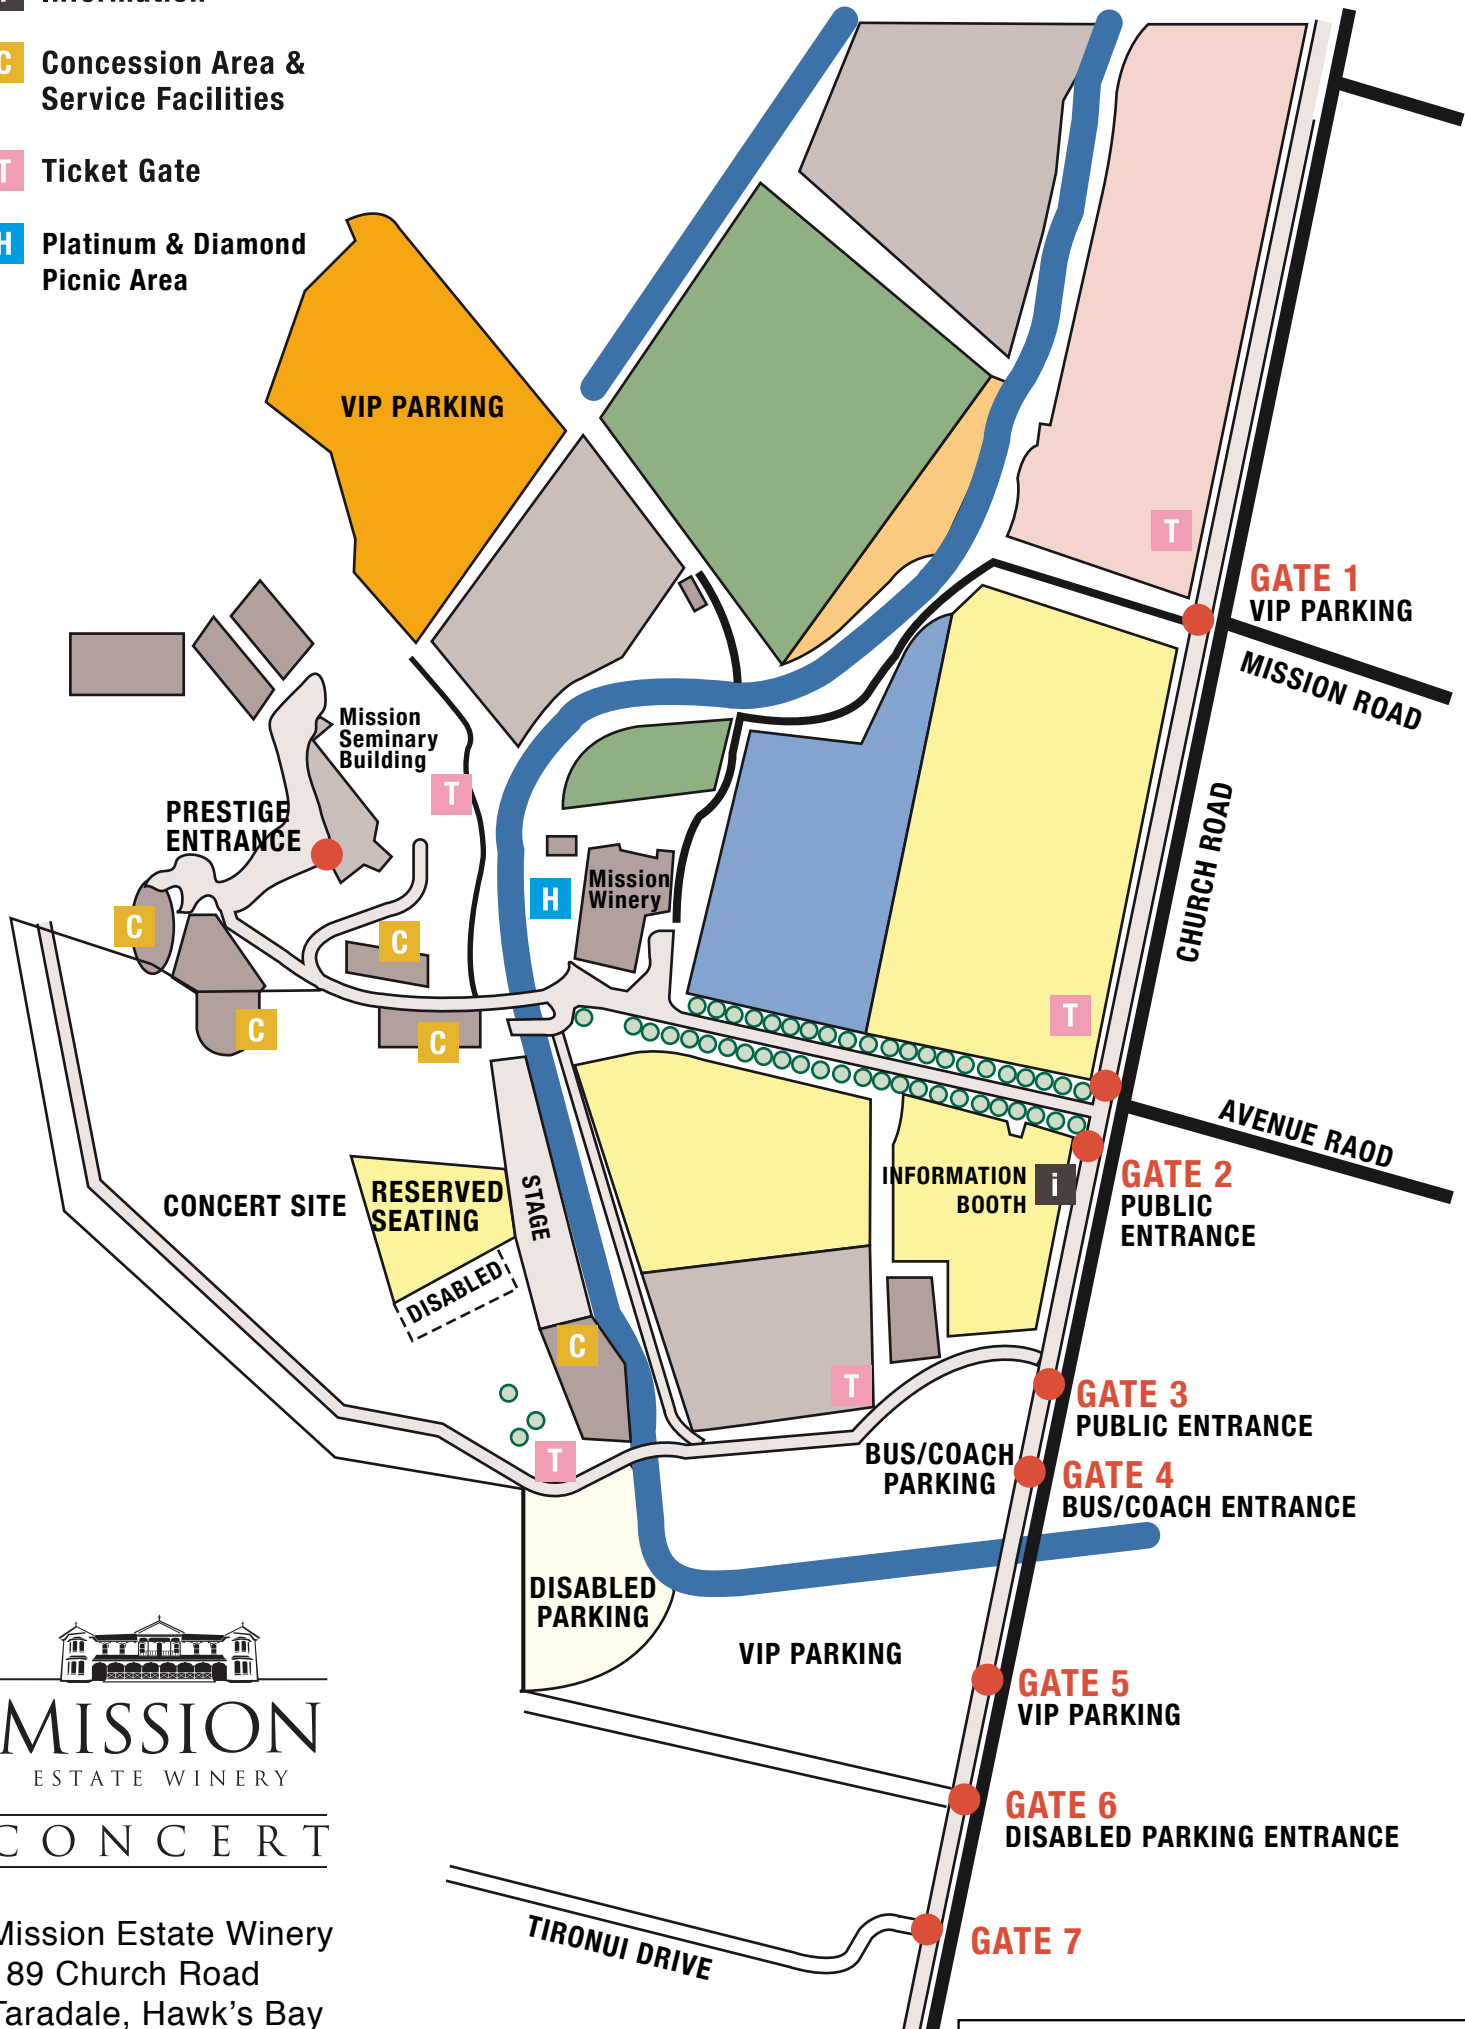

Venue Map

- i** Information
- C** Concession Area & Service Facilities
- T** Ticket Gate
- H** Platinum & Diamond Picnic Area

Mission Estate Winery
 189 Church Road
 Taradale, Hawk's Bay
 NEW ZEALAND

1:00 pm Carpark gates 1,4, 5 & 6 OPEN
 3:00 pm Ticket Gates Open