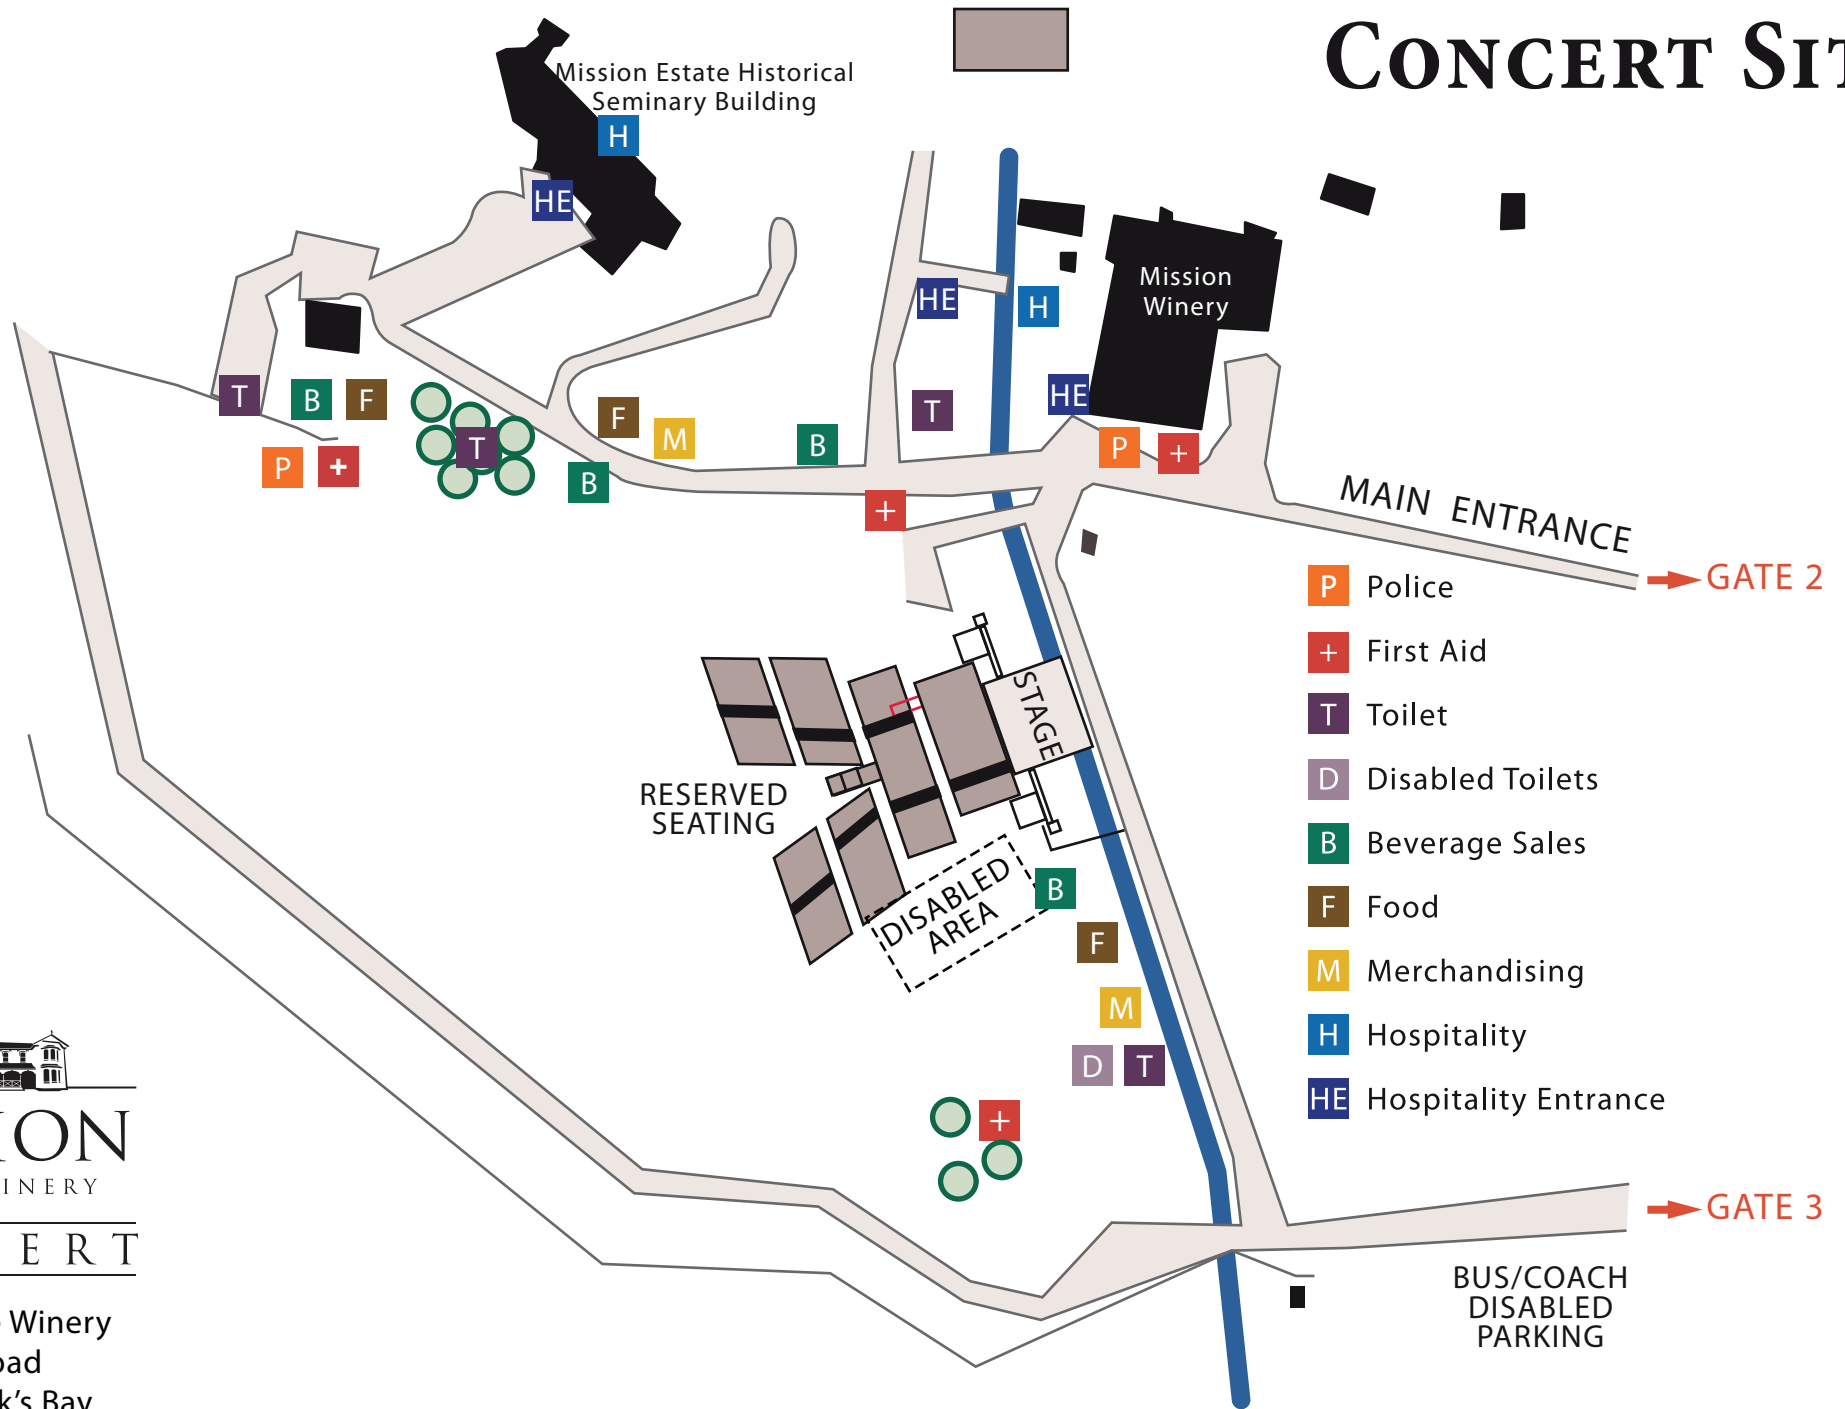

# CONCERT SITE

Mission Estate Winery  
189 Church Road  
Taradale, Hawk's Bay  
NEW ZEALAND