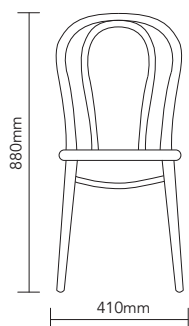

## DIMENSIONS

Unit KG	3.2
Peices/Crate	52
40' Assembled	760
40' K/D	2496

Unit KG	4.1
Peices/Crate	36
40' Assembled	360
40' K/D	1728

Seat Pad Available

Seat Pattern