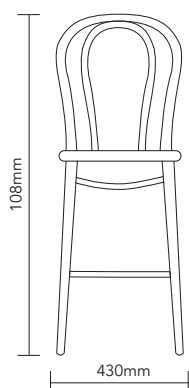

## DIMENSIONS

Unit KG	3.2
Peices/Crate	52
40' Assembled	760
40' K/D	2496

Unit KG	4.1
Peices/Crate	36
40' Assembled	360
40' K/D	1728

Seat Pad Available

Seat Pattern