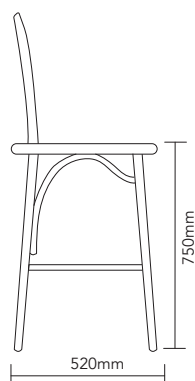

## DIMENSIONS

Unit KG	3.2
Peices/Crate	52
40' Assembled	760
40' K/D	2496

Unit KG	4.1
Peices/Crate	36
40' Assembled	360
40' K/D	1728

Seat Pad Available

Seat Pattern

## DESCRIPTION

The Princess chair and stool is a classic style that provides both comfort to relax or entertain. This product is made from solid European Beechwood for long lasting durability and sturdiness. The prime features of the Princess is the skilful moulding and shaping of the wet wood, forming a signature curved shape. Both the chair and stool have the unique filigree embossing located on the seat. This product is recommended for Indoor use only and should not be stacked.