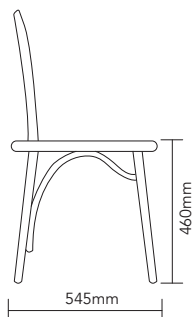

## DIMENSIONS

Unit KG	3.2
Peices/Crate	52
40' Assembled	760
40' K/D	2496

Unit KG	4.1
Peices/Crate	36
40' Assembled	360
40' K/D	1728

Seat Pad Available

Seat Pattern