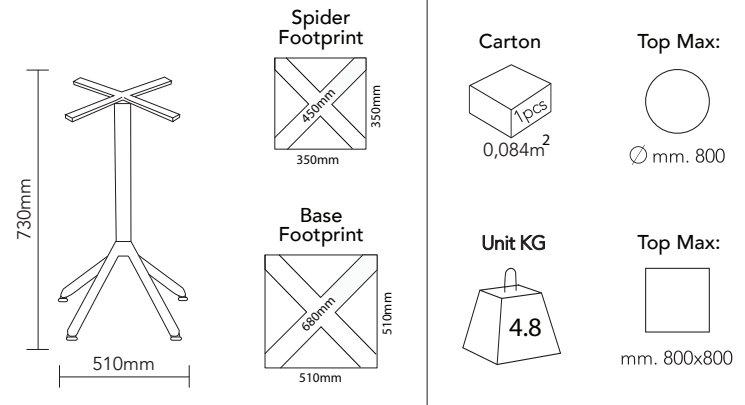

Nemo

Fixed

SCAB DESIGN

DIMENSIONS

FINISHES

Anthracite Coated

White Coated

DETAILS

BASE
Die Cast Alu Coated

ORIGIN
Italy

COLUMN
Die Cast Alu Coated

USE
Indoor/Outdoor

DESCRIPTION

The Nemo table and drybar feature a die cast iron base, spider and column with round edges. The Nemo comes with adjustable feet and is suitable for indoor and outdoor use.

SCAB DESIGN

Sede/Headquarters: 25030 Coccaglio (BS) - Italy - Via G. Monauni, 12
Divisione Commerciale Italia: Tel. 03 07718.760/765/770 - Fax 03 07718.777
www.scabdesign.it - e-mail: italia@scab.it
Export Department: Phone +39 0307718.720/725/726 - Fax +39 0307718.700
e-mail: export@scabitaly.com
www.scabitaly.com

made in Italy