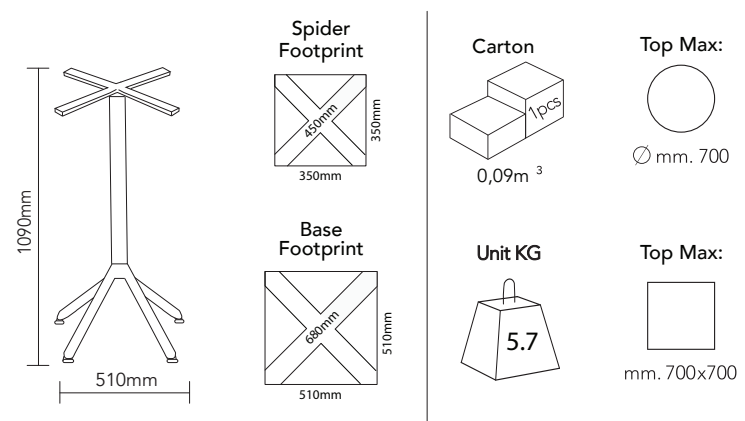

Nemo

Fixed

SCAB DESIGN

DIMENSIONS

FINISHES

Anthracite Coated

White Coated

DETAILS

BASE
Die Cast Alu Coated

ORIGIN
Italy

COLUMN
Die Cast Alu Coated

USE
Indoor/Outdoor

DESCRIPTION

The Nemo table and drybar feature a die cast iron base, spider and column with round edges. The Nemo comes with adjustable feet and is suitable for indoor and outdoor use.

SCAB DESIGN

Sede/Headquarters: 25030 Coccaglio (BS) - Italy - Via G. Monauni, 12
Divisione Commerciale Italia: Tel. 03 07718.760/765/770 - Fax 03 07718.777
www.scabdesign.it - e-mail: italia@scab.it
Export Department: Phone +39 0307718.720/725/726 - Fax +39 0307718.700
e-mail: export@scabitaly.com
www.scabitaly.com

made in Italy