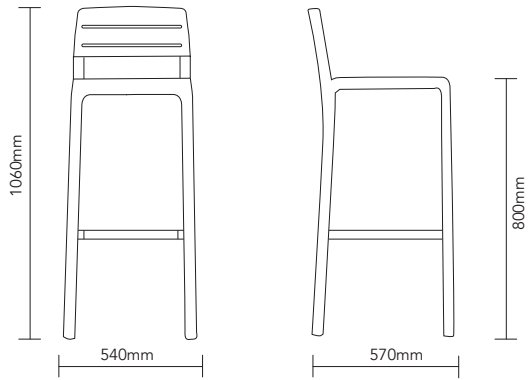

Monaco

DIMENSIONS

SEAT & FRAME FINISH

Anthracite

ORIGIN

China

USE

Indoor / Outdoor

DESCRIPTION

The Monaco Stool is contemporary in design with a highly durable powdercoat matt finish. This fully welded aluminium stool features reinforced weld points and fixed caps on the feet. This strong and sturdy stool is great for stacking and is recommended for indoor and outdoor use. Other colours available via indent.