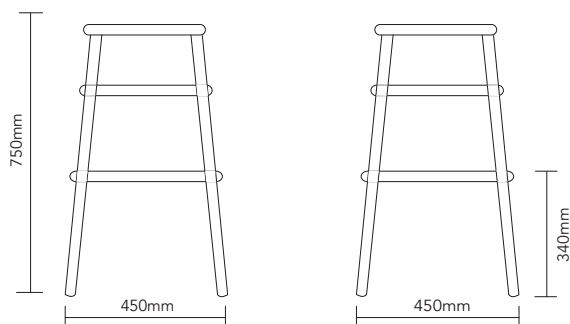

## DIMENSIONS

Unit KG

Assembled

Pieces/Crate