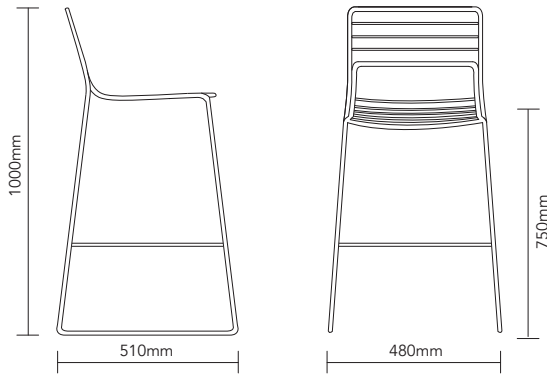

Cage

GAL Metal Powdercoated **Stool**

DIMENSIONS

SHELL & FRAME FINISHES

Black

White

Zinc Plated

Blue

Yellow

DETAILS

SHELL & FRAME

Zinc Plated

ORIGIN

China

USE

Indoor / Semi Outdoor

DESCRIPTION

The Cage stool is contemporary in design. This sturdy product features reinforced welds and foot caps. This stool is recommended for both indoor and semi outdoor use with an optional seat pad. Other colours available via indent.