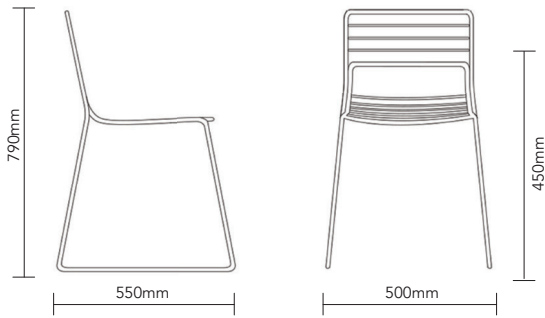

Cage

GAL Metal Powdercoated Chair

DIMENSIONS

Seat Pad Optional

Unit KG

6.4

PCS/CTN

2 2

0.284m³

4pcs

SHELL & FRAME FINISHES

Black

White

Zinc Plated

Yellow

DETAILS

SHELL & FRAME

Zinc Plated

ORIGIN

China

USE

Indoor / Semi Outdoor

DESCRIPTION

The Cage chair is contemporary in design. This sturdy product features reinforced welds and screw in foot caps. This chair- is recommended for both indoor and semi outdoor use with an optional outdoor seat pad. Other colours available via indent.