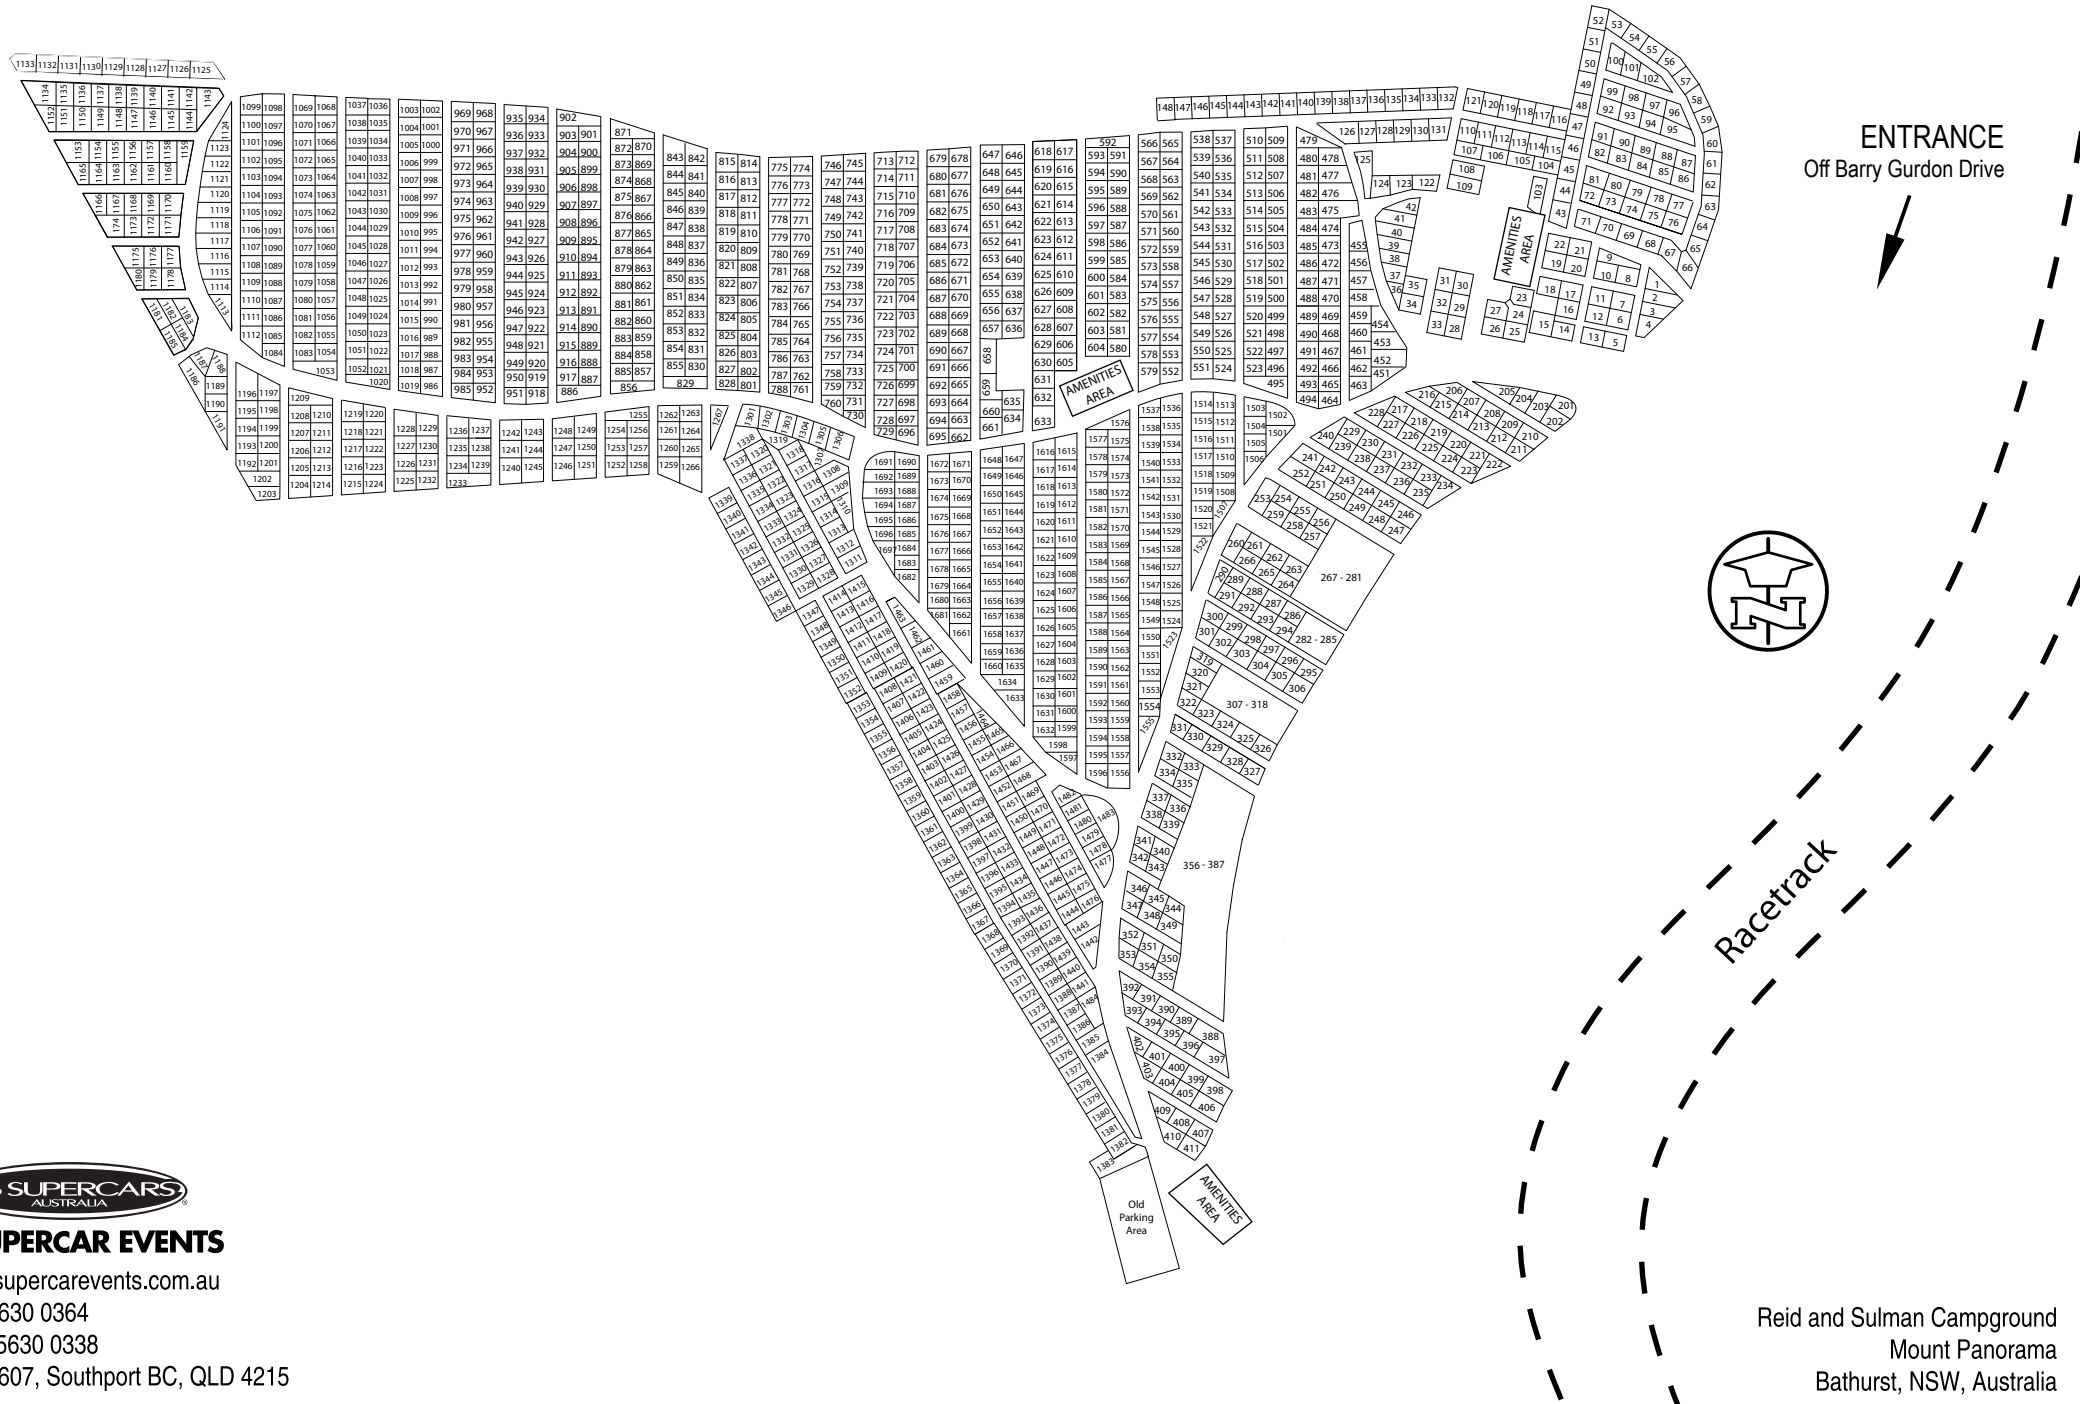

# Reid and Sulman Camping Map

**V8 SUPERCAR EVENTS**

[www.v8supercarevents.com.au](http://www.v8supercarevents.com.au)

Ph: 07 5630 0364

Fax: 07 5630 0338

PO Box 607, Southport BC, QLD 4215

Reid and Sulman Campground  
 Mount Panorama  
 Bathurst, NSW, Australia