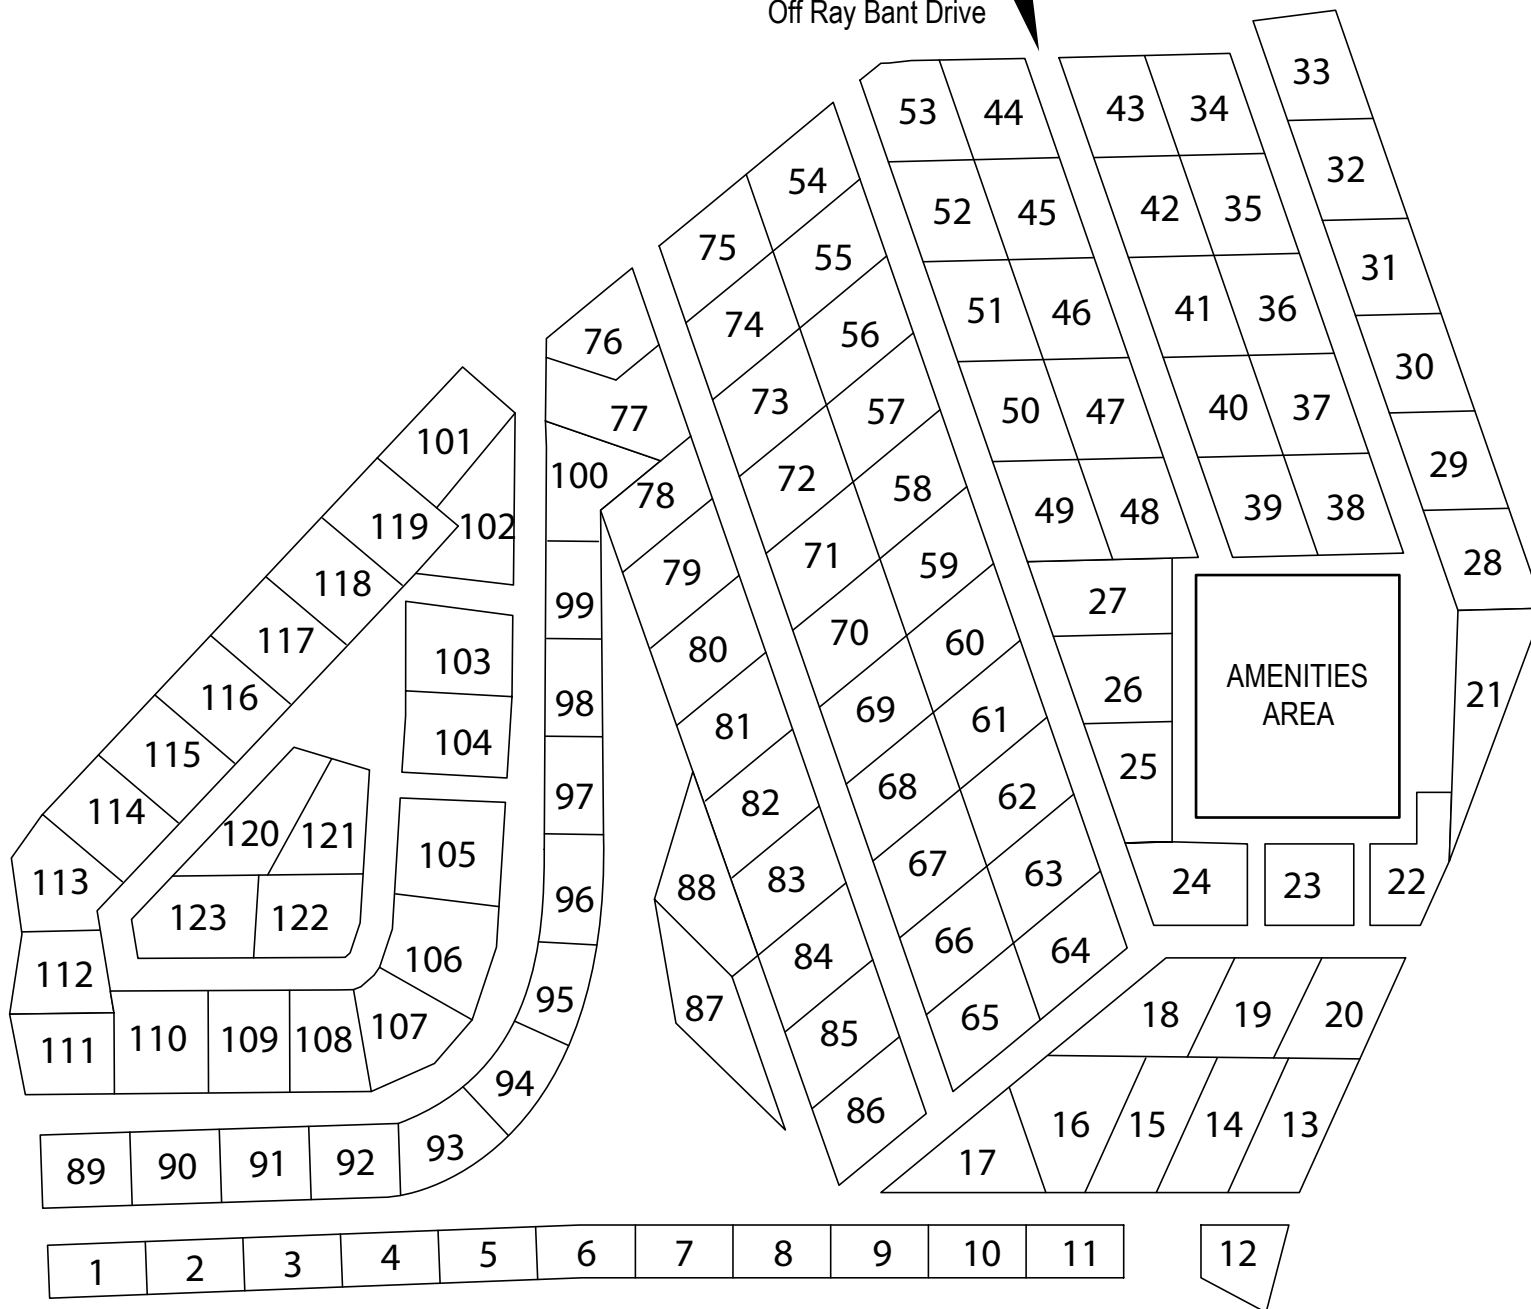

Motor Home Camping Map

ENTRANCE
Off Ray Bant Drive

RACETRACK - CONROD STRAIGHT

V8 SUPERCAR EVENTS

www.v8supercarevents.com.au

Ph: 07 5630 0364

Fax: 07 5630 0338

PO Box 607, Southport BC, QLD 4215

Motor Home Park Campground
Mount Panorama
Bathurst, NSW, Australia