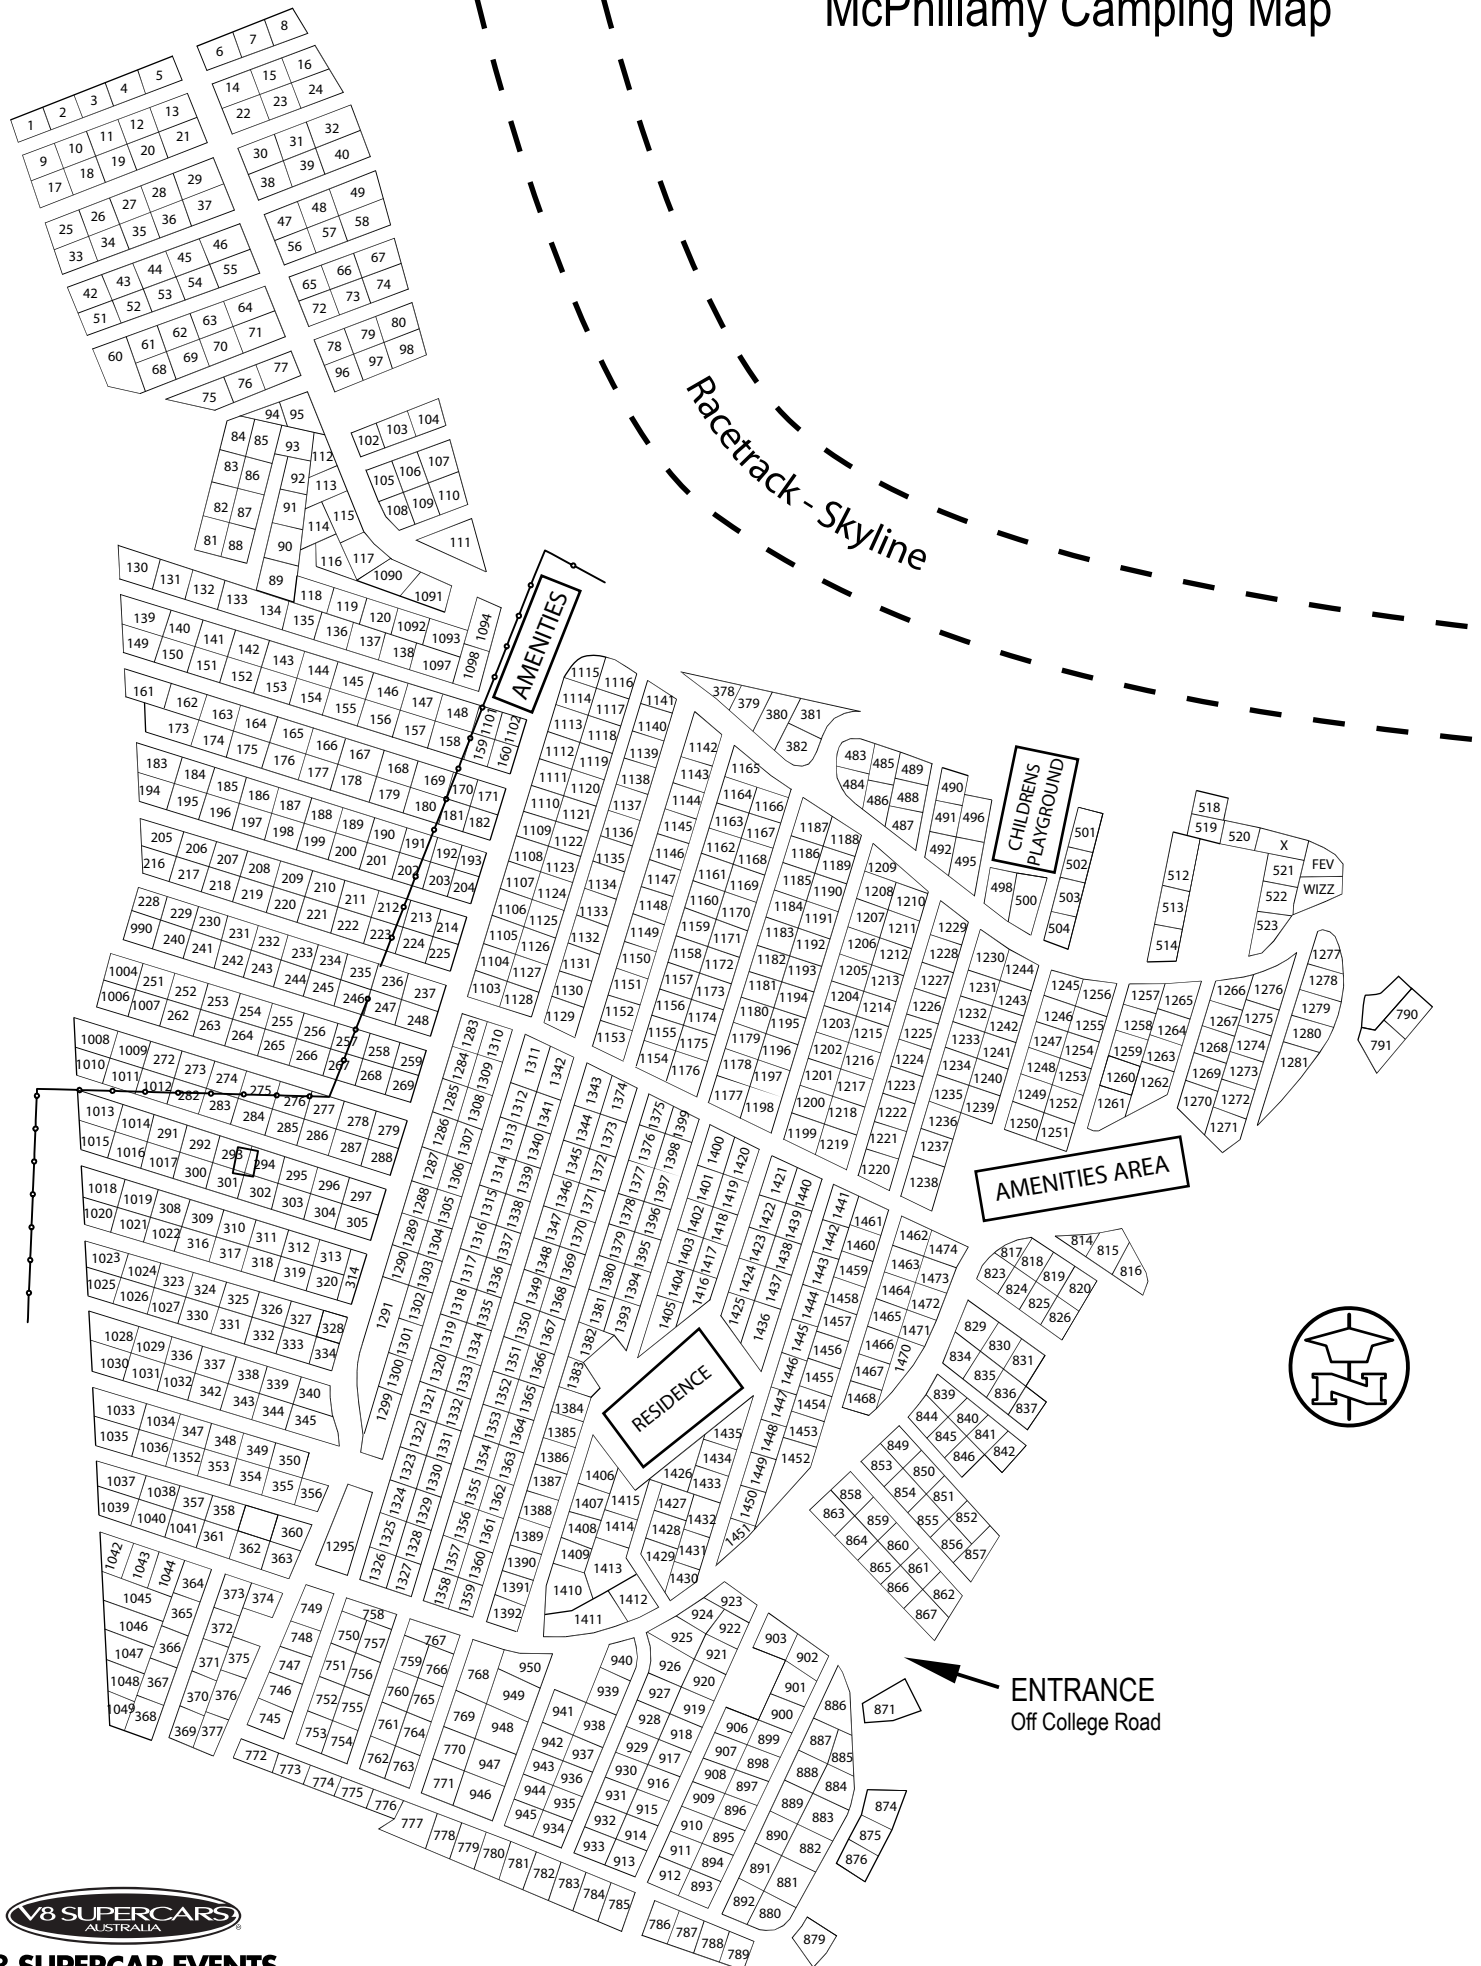

McPhillamy Camping Map

V8 SUPERCAR EVENTS

www.v8supercarevents.com.au

Ph: 07 5630 0364

Fax: 07 5630 0338

PO Box 607, Southport BC, QLD 4215

McPhillamy Campground
Mount Panorama
Bathurst, NSW, Australia