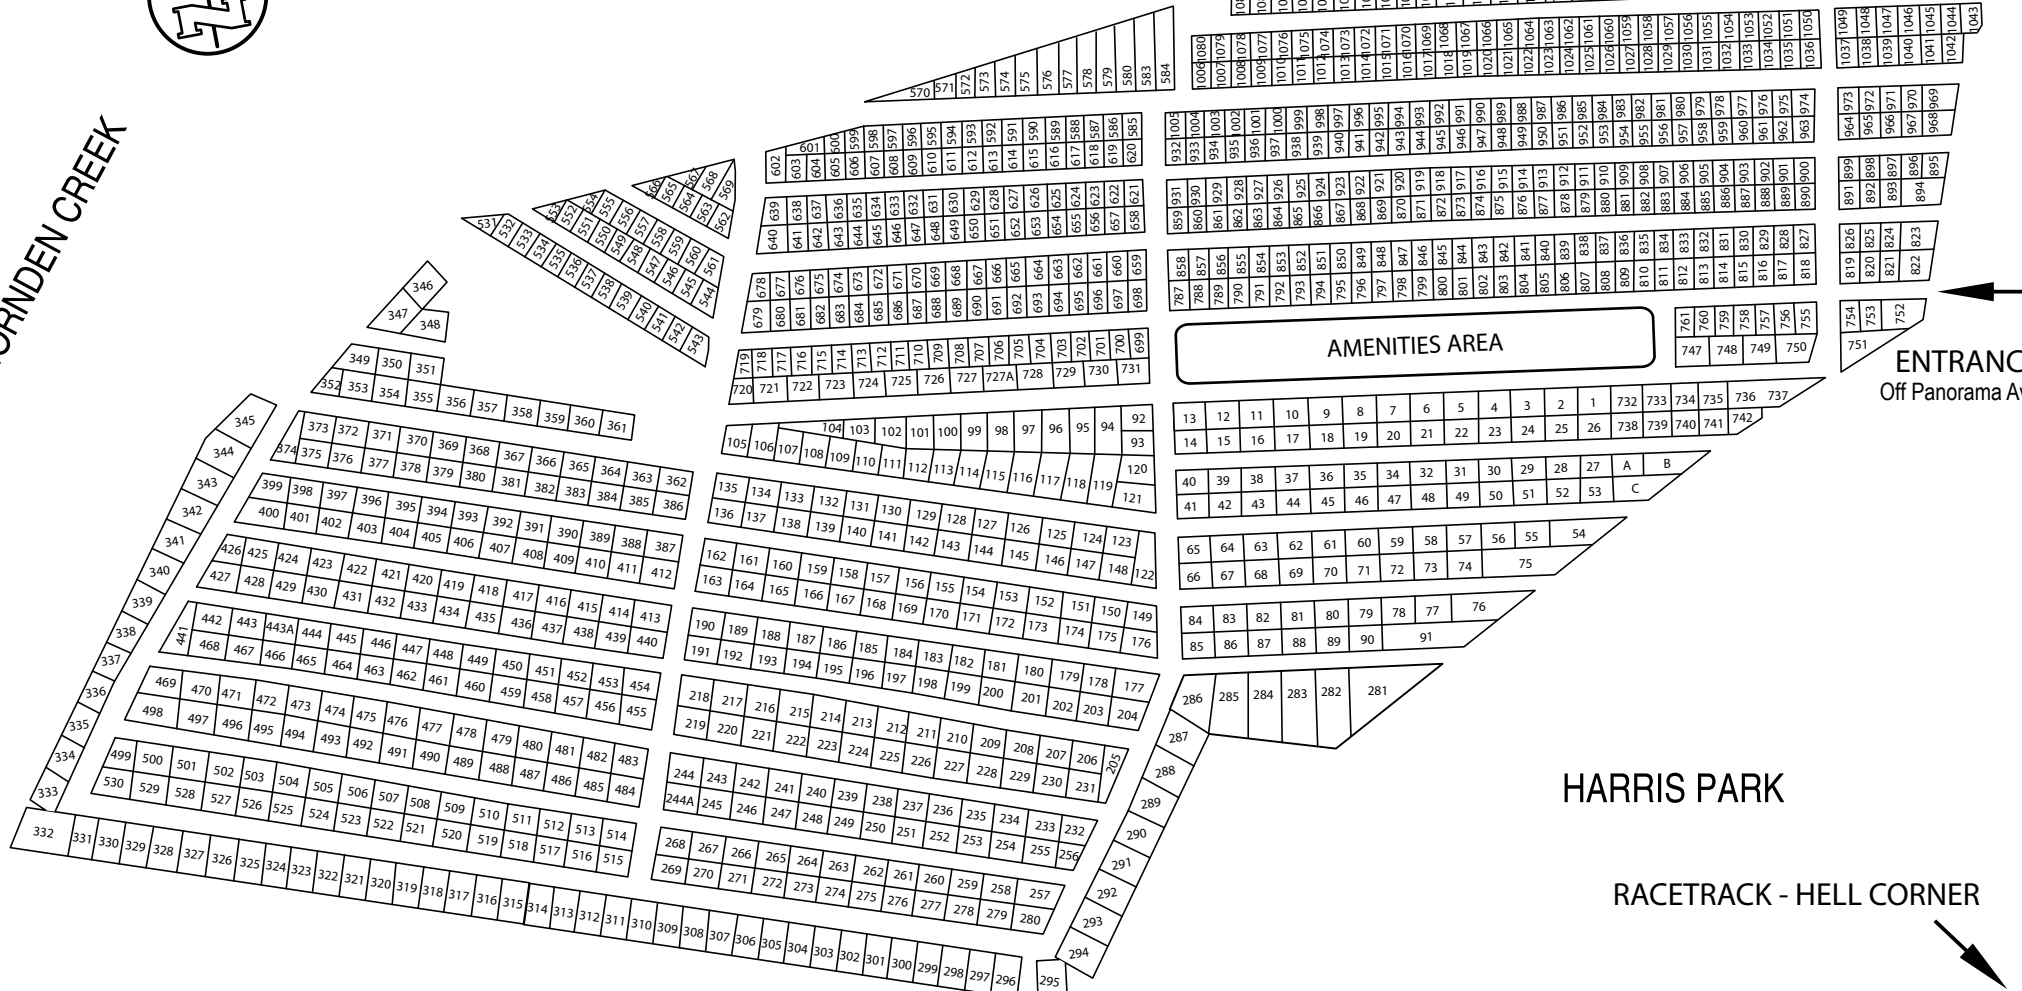

Max Cameron Camping Map

HAWTHORNDEN CREEK

HAWTHORNDEN CREEK

HINTON DRIVE

V8 SUPERCAR EVENTS

www.v8supercarevents.com.au
 Ph: 07 5630 0364
 Fax: 07 5630 0338
 PO Box 607, Southport BC, QLD 4215

Max Cameron Campground
 Mount Panorama
 Bathurst, NSW, Australia