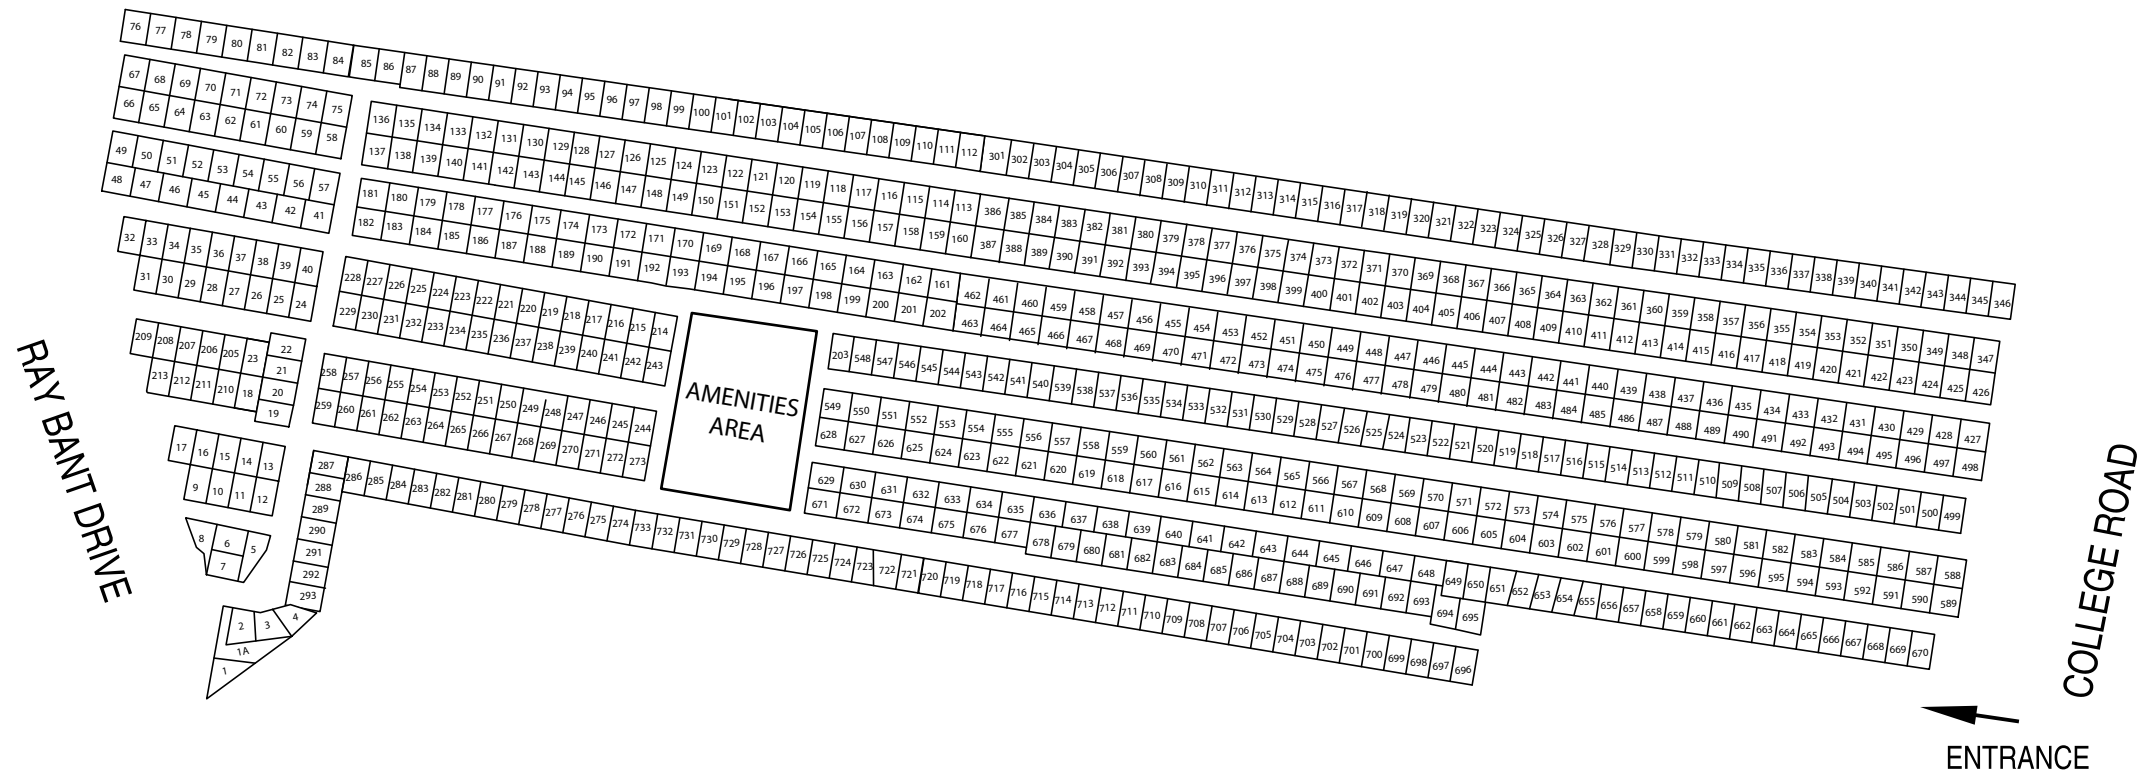

Chase Campsite Map

← RACETRACK

ENTRANCE →

V8 SUPERCAR EVENTS

www.v8supercarevents.com.au

Ph: 07 5630 0364

Fax: 07 5630 0338

PO Box 607, Southport BC, QLD 4215

Chase Campground
 Mount Panorama
 Bathurst, NSW, Australia