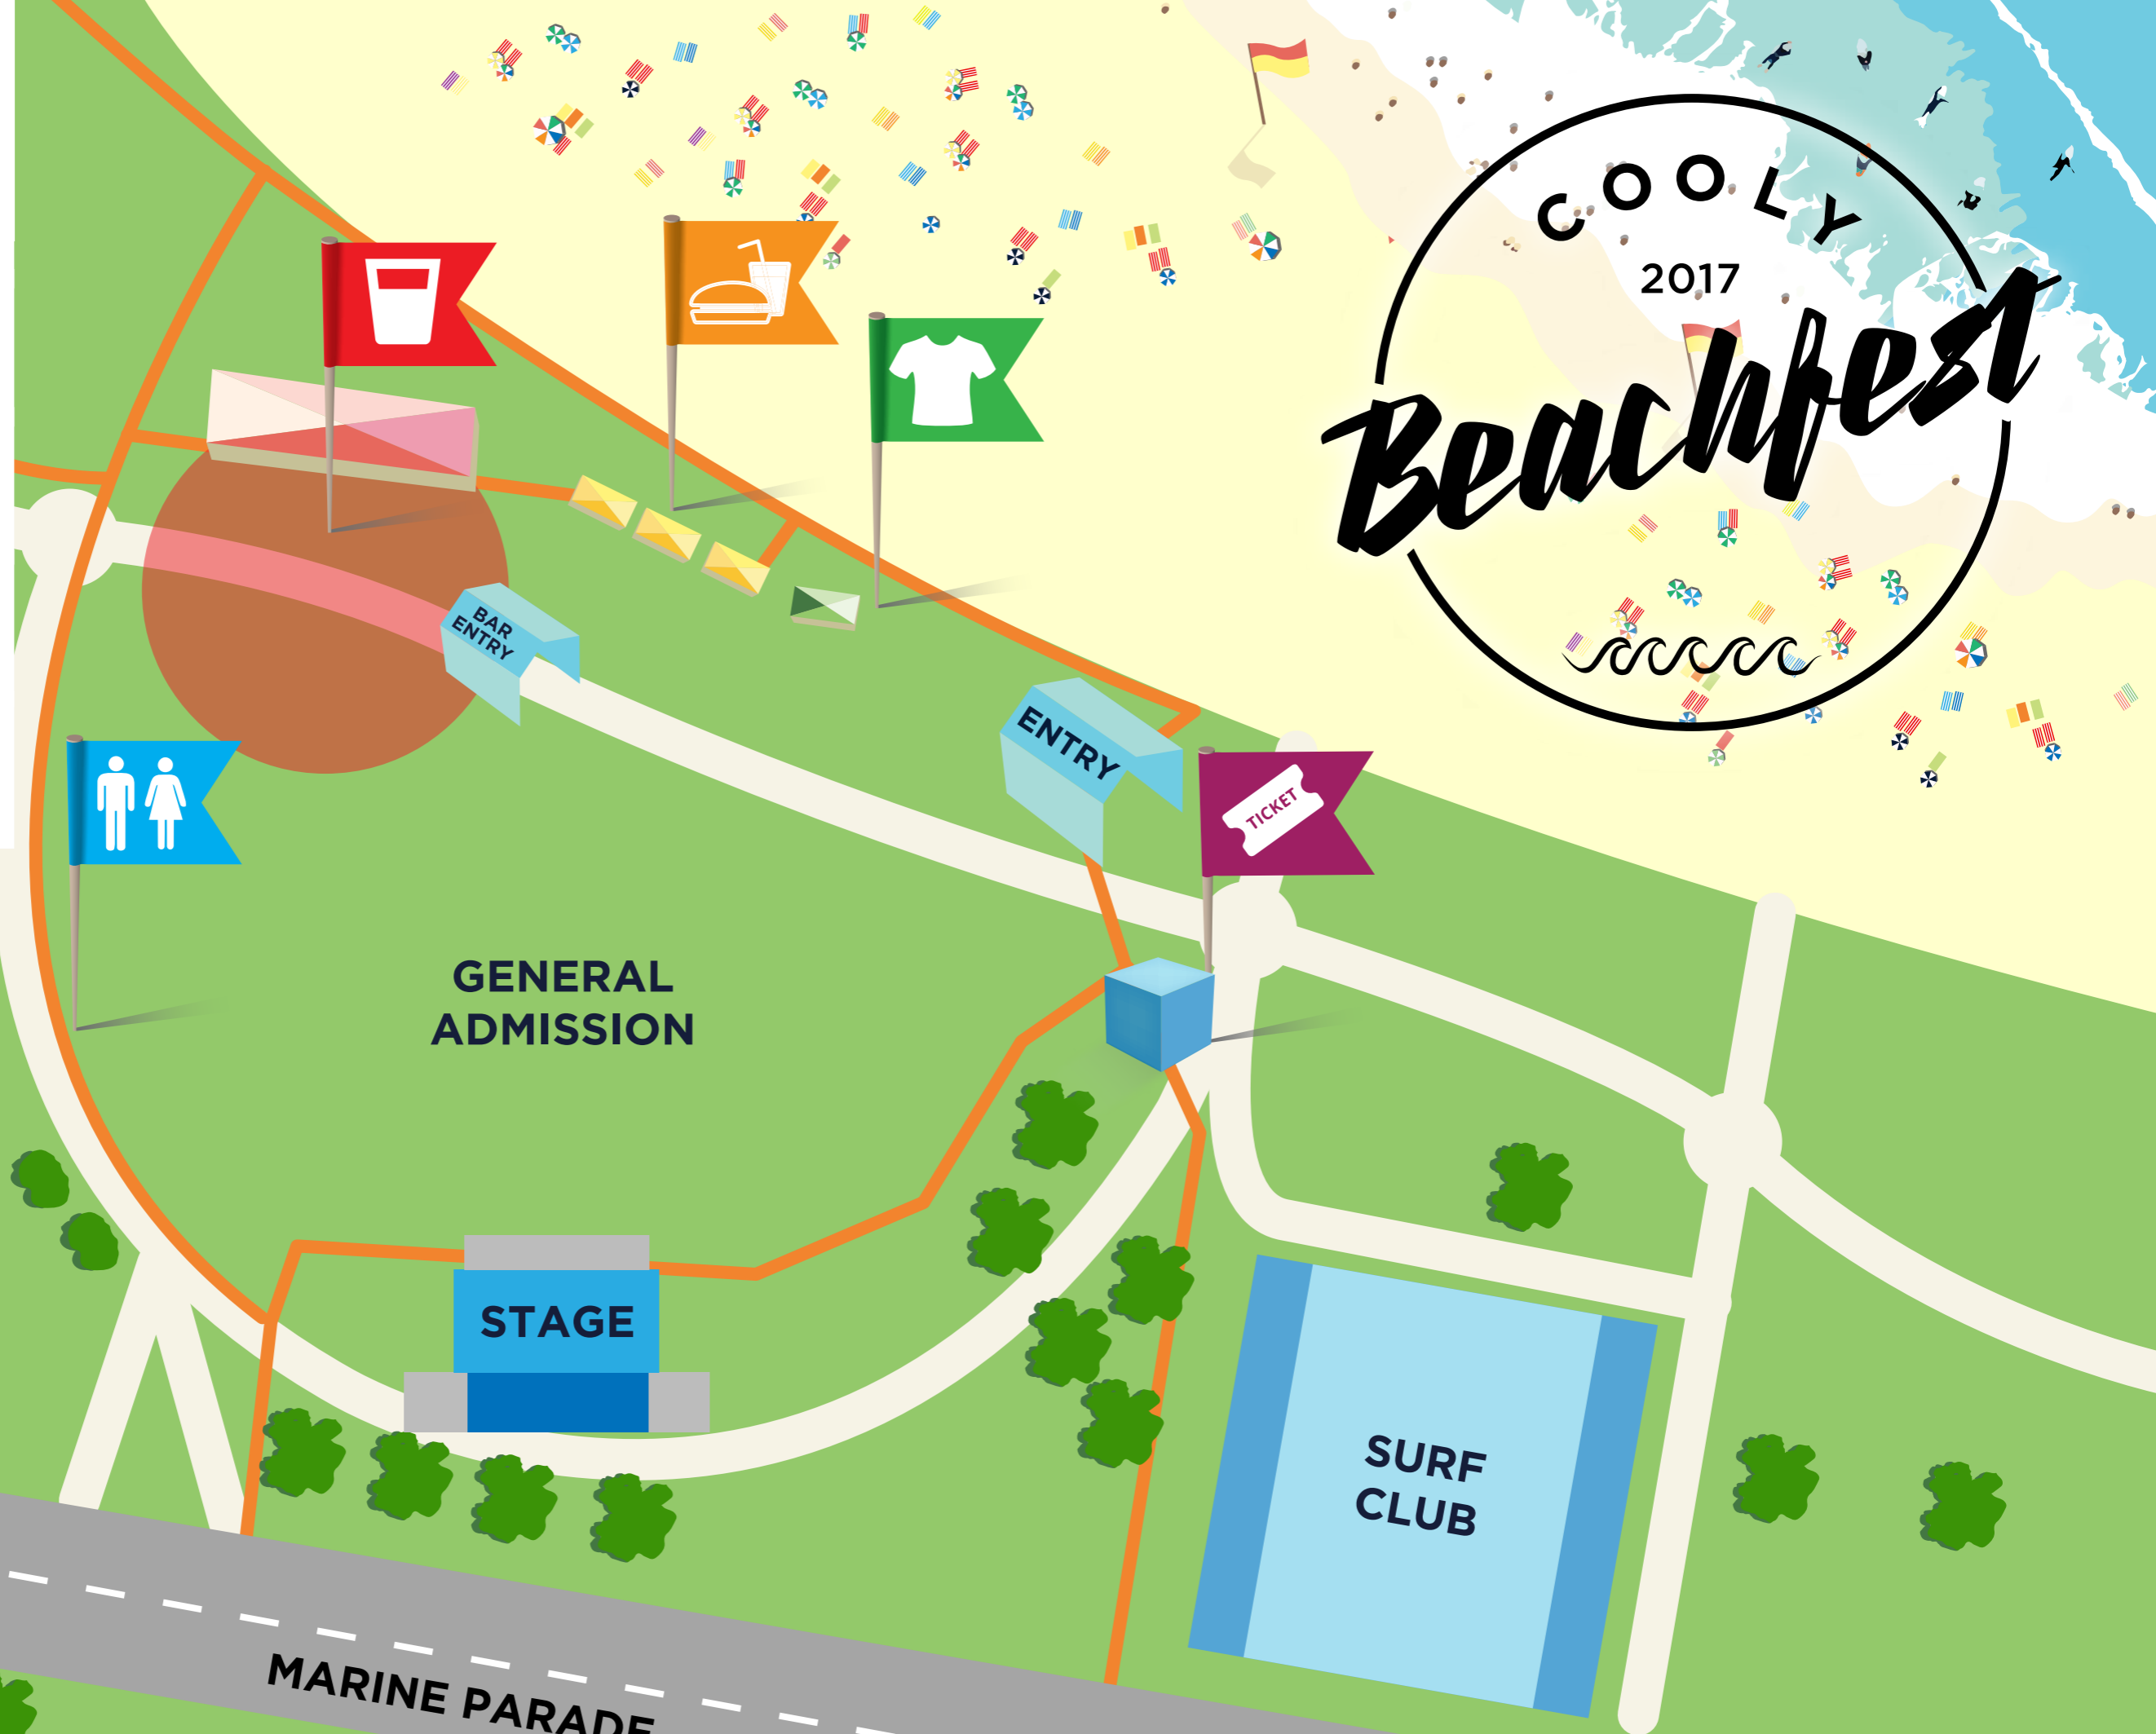

LEGEND

FOOD STALLS

BAR

MERCHANDISE

BOX OFFICE

TOILETS

GENERAL ADMISSION

STAGE

SURF CLUB

MARINE PARADE

*SUBJECT TO COUNCIL APPROVAL